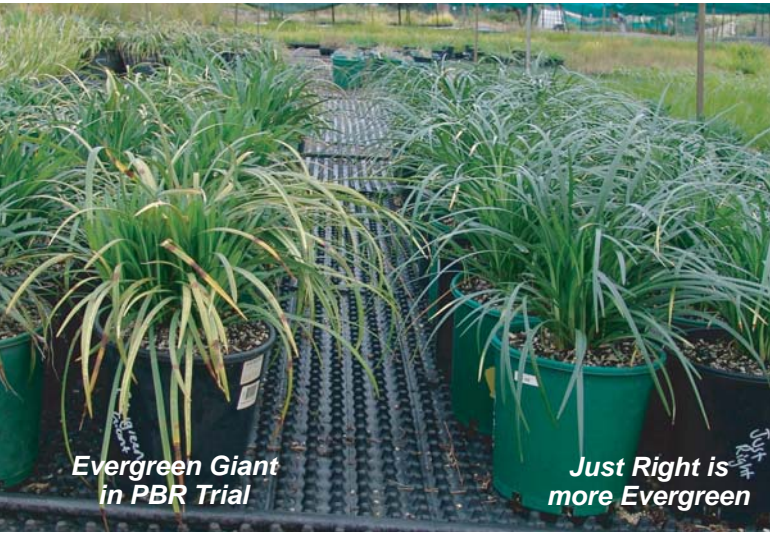

# Just Right<sup>®</sup>

Liriope muscari 'LIRJ' 

Just Right's consistent height is very important for mass plantings.

Just Right is a much better alternative to the popular Liriope Evergreen Giant. Its leaves simply feel stronger and more robust, and burns less in the sun and in frosts. They are also finer, making the clump look more dense and compact.

Unfortunately, Evergreen Giant is no longer a stable variety. Nurseries all over Australia have been growing it from seed for years, and it now comes in all different shapes and sizes. Even

division grown forms are now extremely variable. So if you ask for 100 Liriope Evergreen Giant's, you may get 30 or so different forms. Just Right will always be exactly the same size, as it comes only from division, or Tissue Culture. Some Evergreen Giant forms grow to 700 or 800 mm tall. Other forms of Liriope are too small to compete with weeds. Just Right is just the right size, at an average height of 45cm to 55cm. Just Right remains more evergreen than any other Liriope in drought, cold or wet, making it the best Landscape Liriope available. It is also more tolerant of phytophthora than Evergreen Giant. Just Right has so far, over 6 years never produced a viable seed, so it has little chance of coming up in the bush on its own, where as Evergreen Giant, seeds a lot.

## Just sized right for landscapes

FOLIAGE  
FIRST  
RANGE

DESCRIPTION	Evergreen, clean growing Liriope
HEIGHT & WIDTH	50cm x 50cm
POSITION	Full sun to heavy shade
CARE	Almost no maintenance. Trim as required
USES	Mass plantings, specimen plant along paths and fences
SOIL TYPE	Moderate to heavy free draining soils