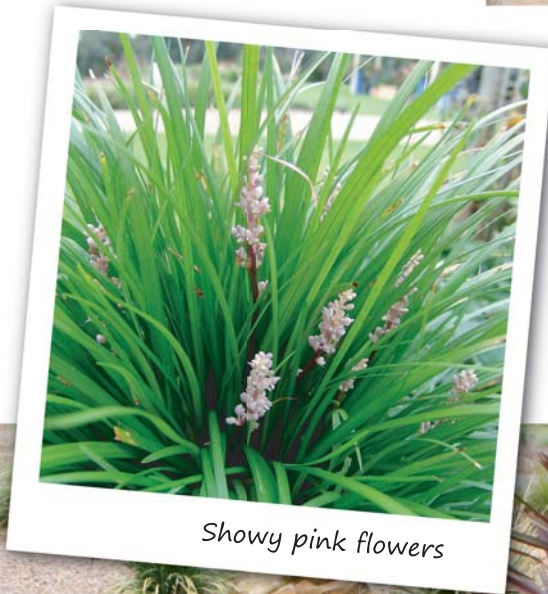

# Isabella<sup>®</sup>

Liriope muscari 'LIRF' 

Isabella has a distinctive display of showy pink flowers throughout the top of the foliage in Summer.

Compared to the standard Liriope muscari, Isabella really stands out due to its denser, more compact fine leaf foliage.

Isabella is a low growing ground cover Liriope.

Planted at 15 per square metre it will form a dense ground cover within a year.

Simply mow or trim in Winter to keep it looking great all year.

*Spreading ground cover Liriope*

*Showy pink flowers*

Isabella is drought and frost tolerant. It can tolerate occasional wet feet and is good for sunny/shady positions. In very cold parts of Australia such as Canberra and Horsham, annual trimming may be required as Isabella can significantly discolour in Winter. Isabella has extreme cold tolerance and can cope with almost all cold areas of Australia. It also has good humidity tolerance for the tropics.

FOLIAGE  
FIRST  
RANGE

DESCRIPTION	Fine leaf with pink flowers
HEIGHT & WIDTH	40cm x 50cm
POSITION	Full sun to heavy shade
CARE	Cut back to ground level in late Winter in colder areas
USES	Great dense ground cover. For cold and hot humid climates
SOIL TYPE	All soil types